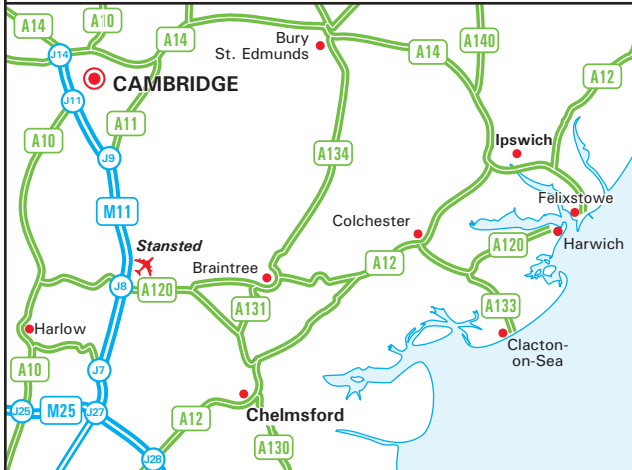

### From the M11 Northbound

- Leave the M11 at Junction 11 (signed Cambridge (South) and A1309).
- Join the A1309 (Hauxton Road) and follow the signs towards Cambridge.
- Continue into Cambridge ahead at the first mini roundabout and turn right at the second mini roundabout onto the A603 (Lensfield Road).
- Continue to the traffic lights junction with the A1307 and turn right onto Hills Road.
- Continue to the next set of traffic lights and turn left onto Station Road.
- We are situated on the right hand side.

### From the M11 Southbound

- Leave the M11 at Junction 12 (signed Cambridge, Sandy and A603).
- Join the A603 (Barton Road) and follow the signs towards Cambridge.
- At the roundabout junction with the A1134, turn right onto The Fen Causeway.
- Pass over the River Cam and turn left at the mini roundabout onto the A1134 (Trumpington Road).
- Turn right at the next mini roundabout onto the A603 (Lensfield Road).
- Continue to the traffic lights junction with the A1307 and turn right onto Hills Road.
- Continue to the next set of traffic lights and turn left onto Station Road.
- We are situated on the right hand side.