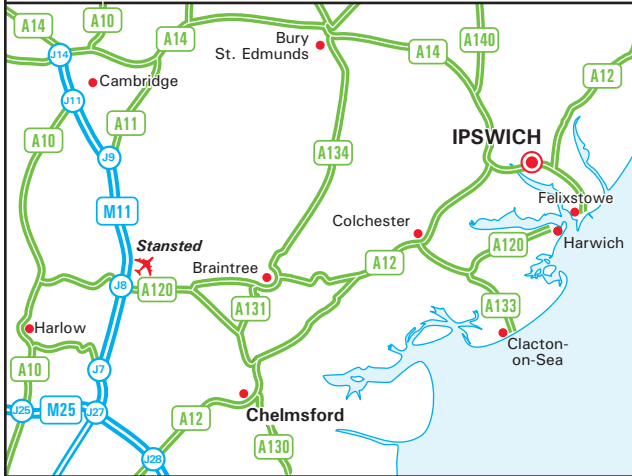

Birketts

Providence House, 141-145 Princes Street
 Ipswich, Suffolk IP1 1QJ
 T: +44 (0)1473 232300
 F: +44 (0)1473 230524
 DX: 3206 Ipswich
 mail@birketts.co.uk - www.birketts.co.uk

From M25

- Exit the M25 at Junction 28 (signed Chelmsford, Romford & A12, Brentwood A1023).
- Take the exit to the A12 signposted Chelmsford.
- Follow the A12 for approximately 60 miles.
- At the junction with the A14 (Ipswich Southern Bypass) continue ahead onto the A1214.
- At the junction with the A137/A1071 continue ahead onto the A1071.
- Continue into the Town Centre and at the roundabout junction with the A1022 take the third exit onto the A1022 Civic Drive.
- Turn right at the crossroads onto the B1075 Princes Street.
- You will find us situated just after the first left turn on the left hand side

By Train

- Trains depart half hourly from Liverpool Street station in London and travel to Norwich stopping at Ipswich. The service may stop additionally at Colchester and Manningtree.
- The journey time is approximately 1 hour and 10 minutes to and from London, and 40 minutes to and from Norwich.
- For further information on train times and fares, please call the National Railway Enquiry Line 03457 48 49 50, or visit www.nationalrail.com